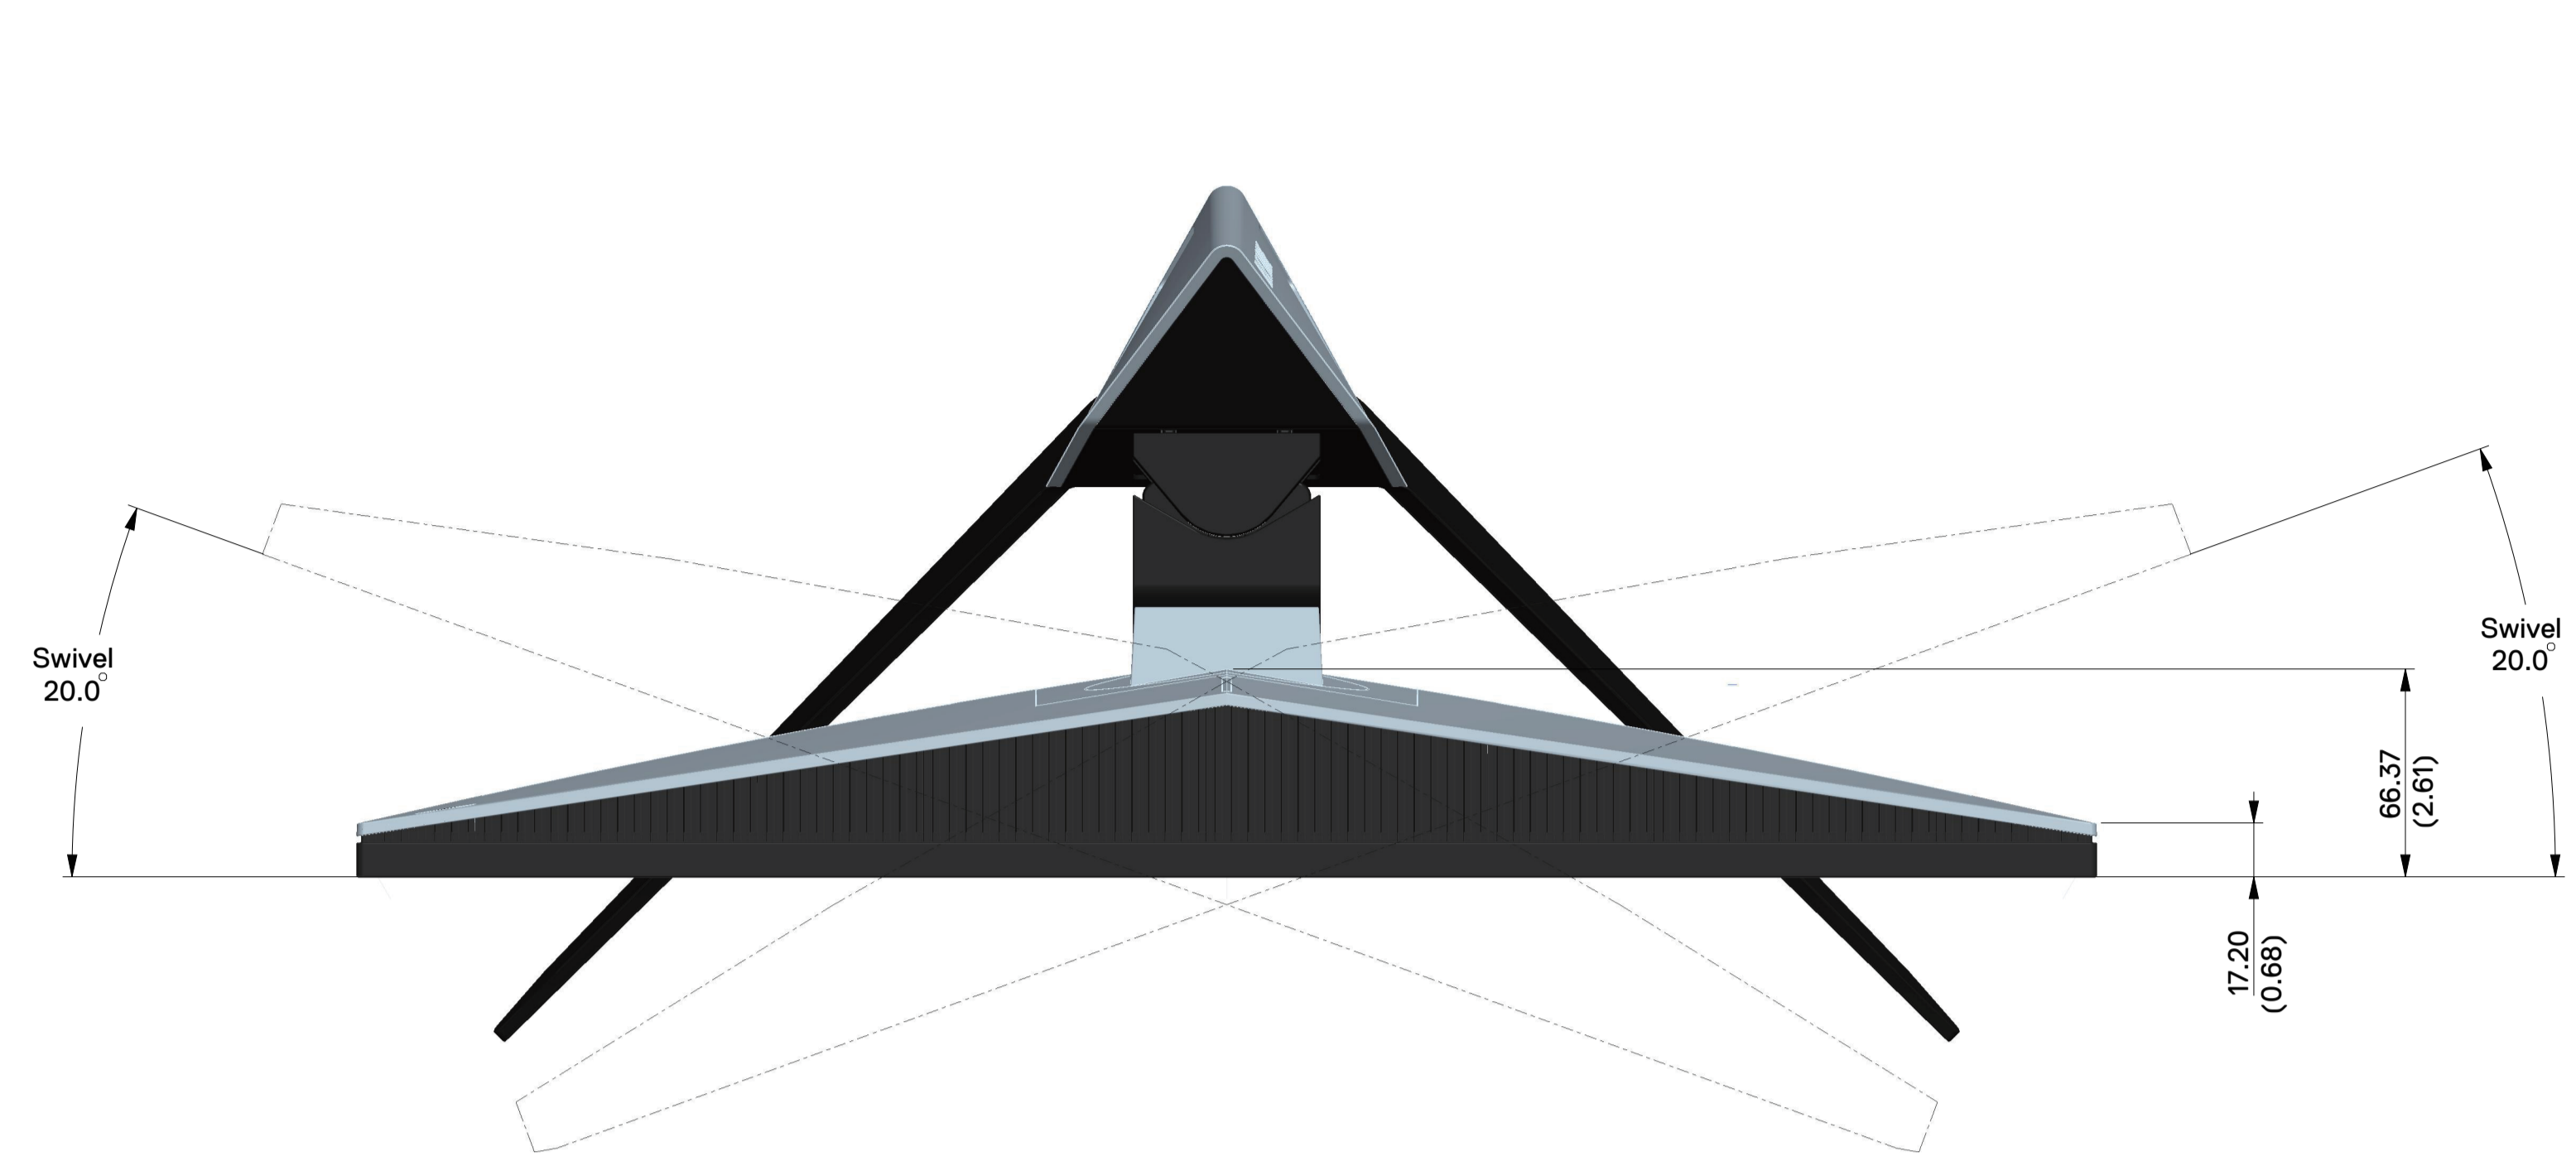

# AW2518HF Outline Dimension

Nominal Dimension  
Unit : mm

Back View of Monitor without stand