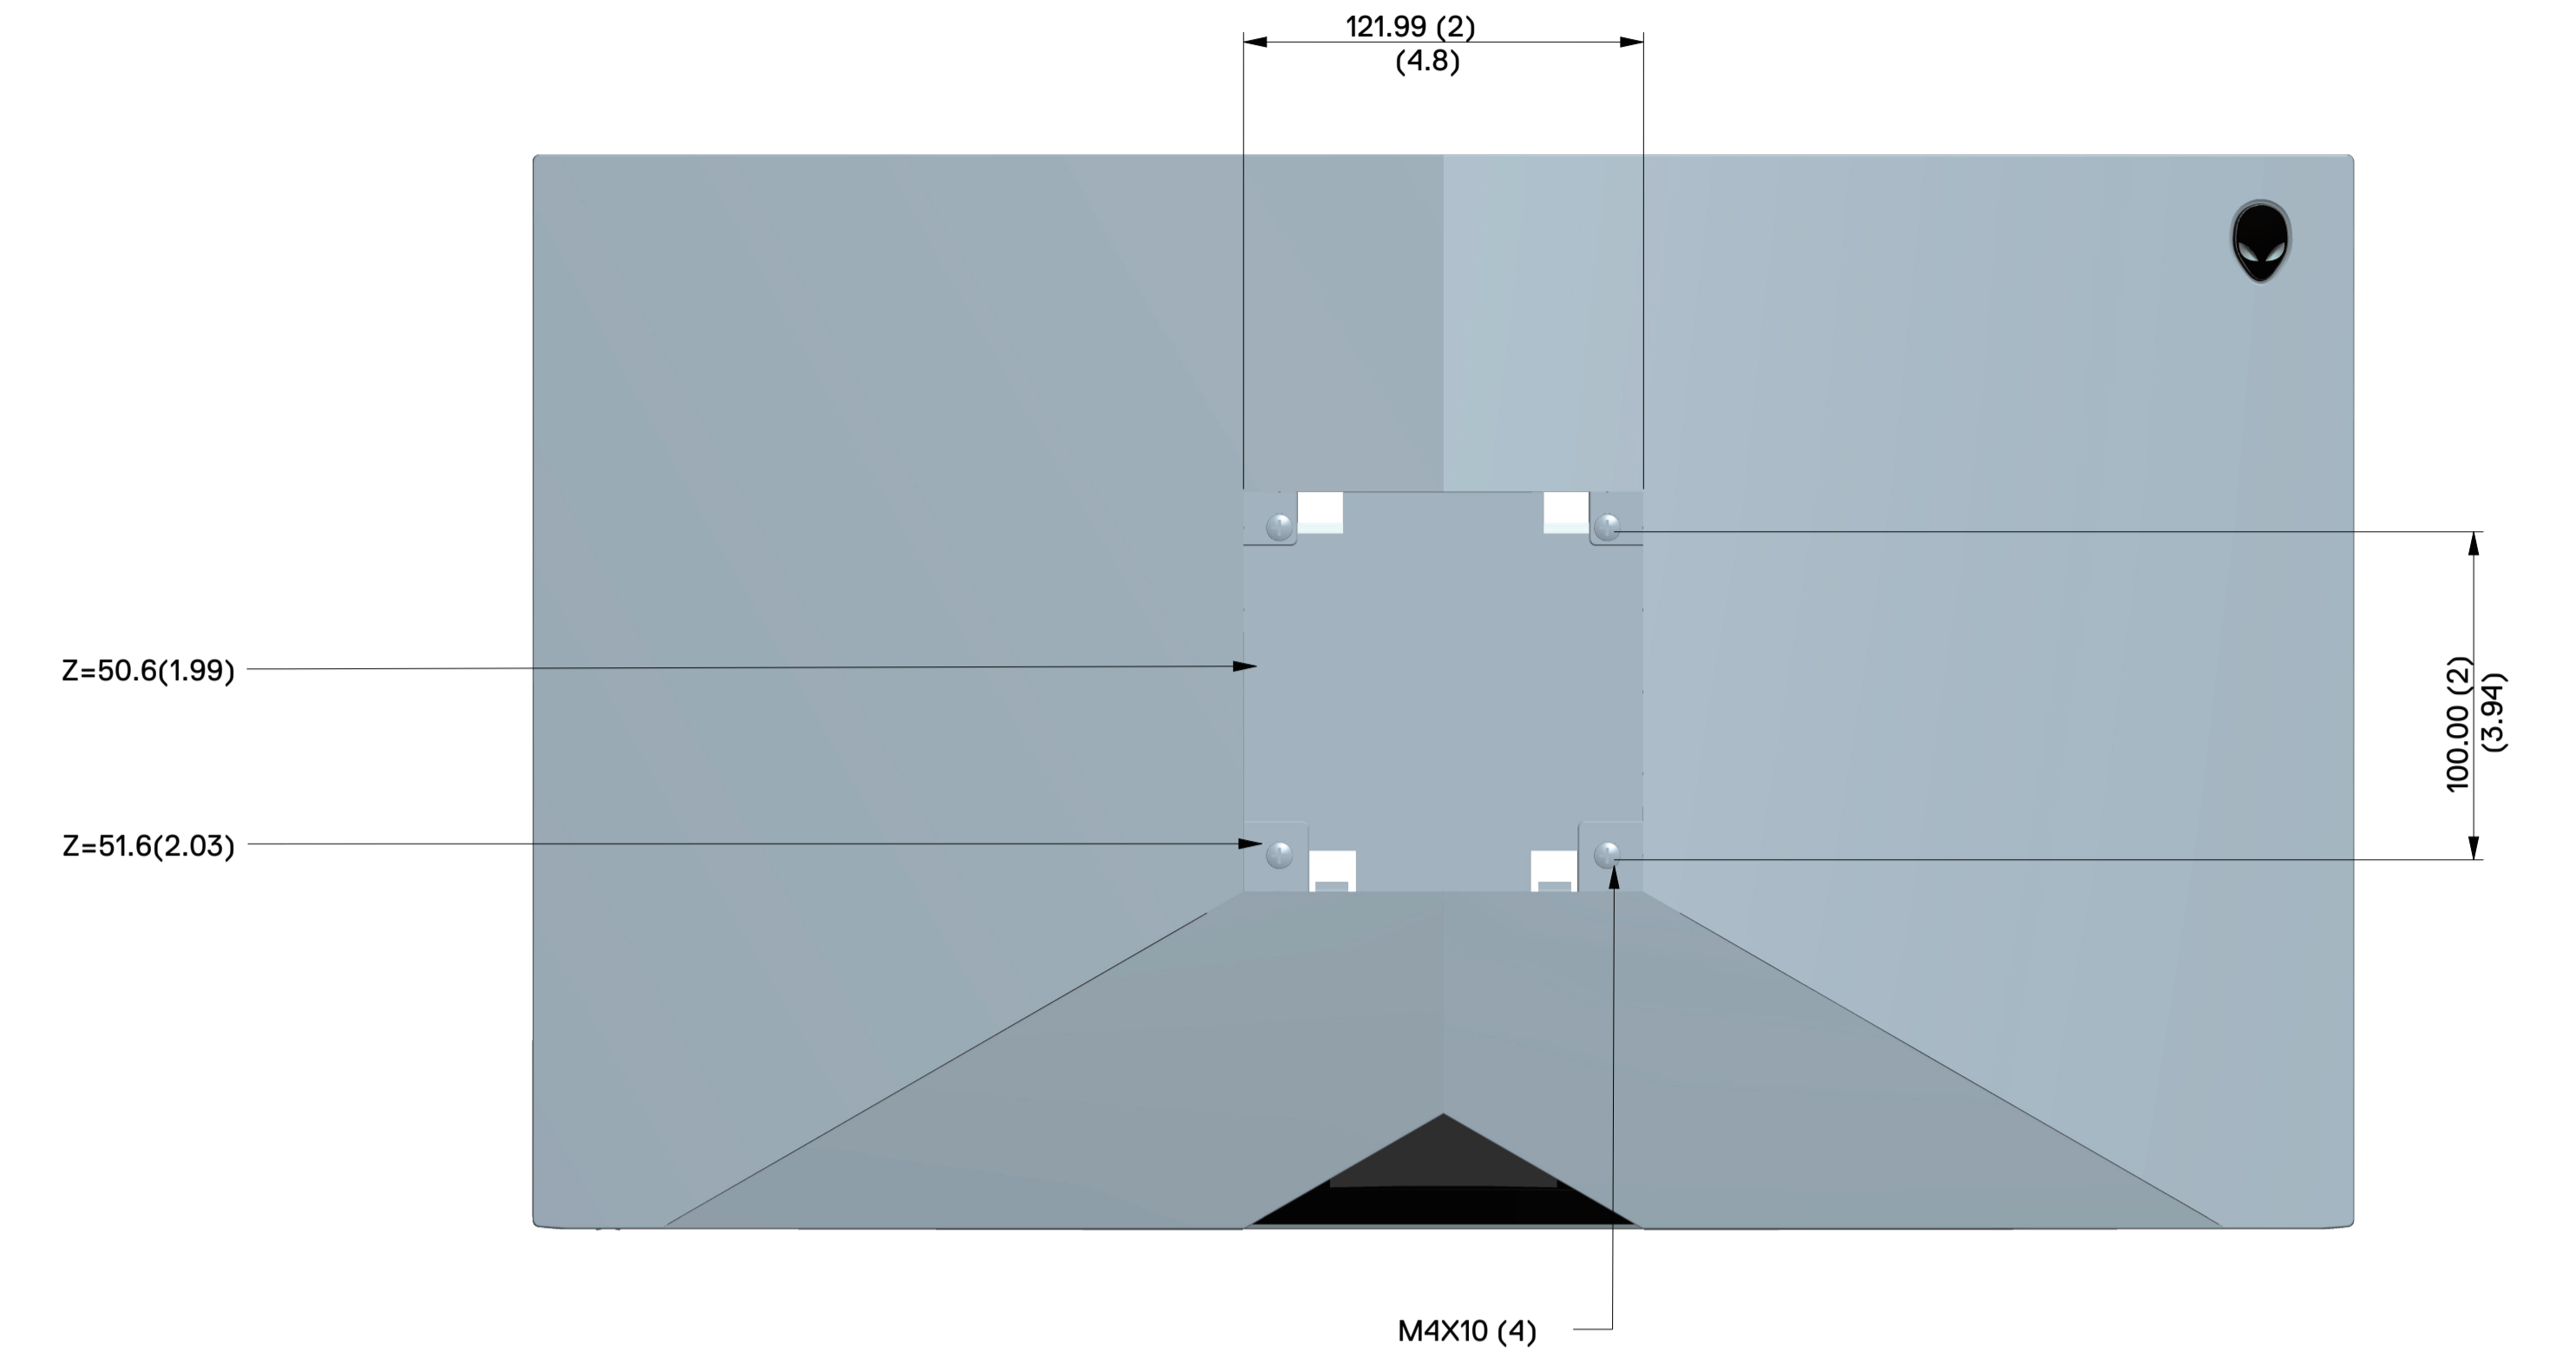

# AW2518HF Outline Dimension

Nominal Dimension  
Unit : mm

Back View of Monitor without stand